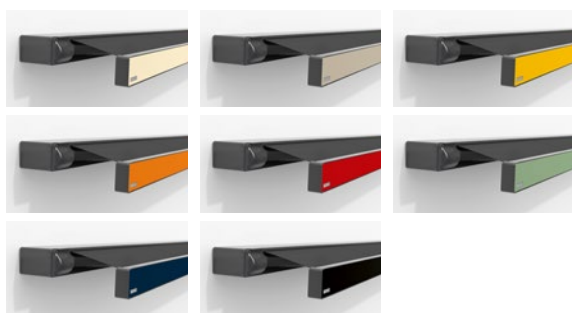

coloured lighting (RGB-WW),  
LED-Line cassette,  
colour combinations,  
shadeplus

**markilux shadeplus**

For more protection from prying eyes and the glare of the sun, the optional vertical blind in the front profile is bound to impress.

**In the evening. In the best possible light.**

The dimmable LED-Line (RGB-WW) in the cassette makes for a stylish ambience during the course of the evening.

**For those who love a world of colour**

The colours of the cassette and front screen profile can be mixed and matched at will. There are further accentuated, contrasting colours available for the screen profile.